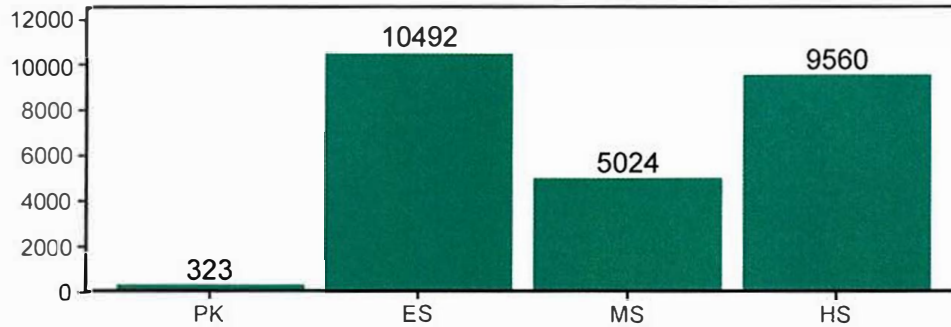

Courtesy of the Citywide Council for District 75 and District 75 Office

District 75 Demographic Overview for 2018-09-24

School Register = 25399

Students by Grade Range

By Ethnicity*

Classes by Program Ratio*