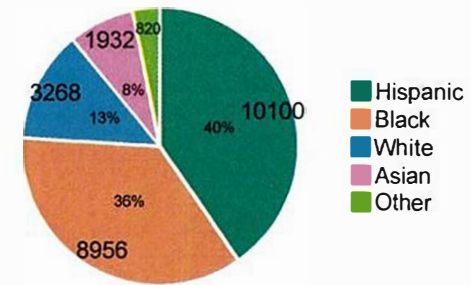

Courtesy of the Citywide Council for District 75 and District 75 Office

District 75 Demographic Overview for 2018-09-24

School Register = 25399

Students by Grade Range

By Ethnicity*

Classes by Program Ratio*