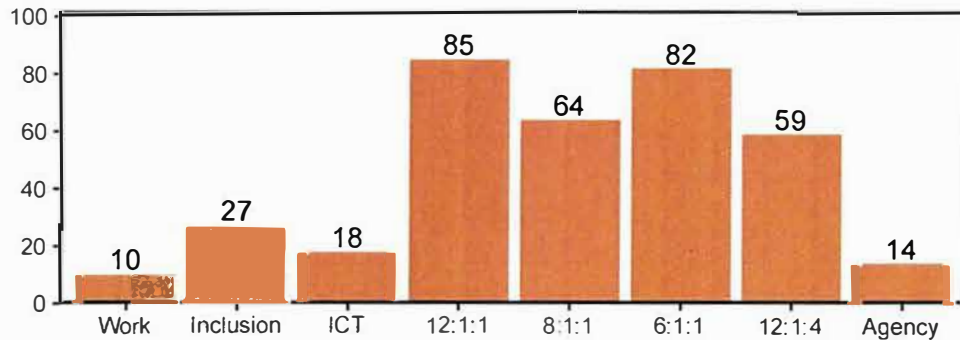

Courtesy of the Citywide Council for District 75 and District 75 Office

District 75 Demographic Overview for 2018-09-24

School Register = 25399

Students by Grade Range

By Ethnicity*

Classes by Program Ratio*