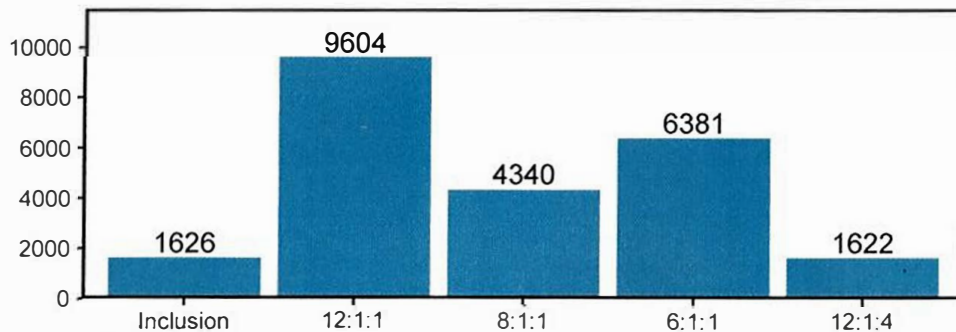

Students by Program Ratio*

*Excludes Pre-K Students