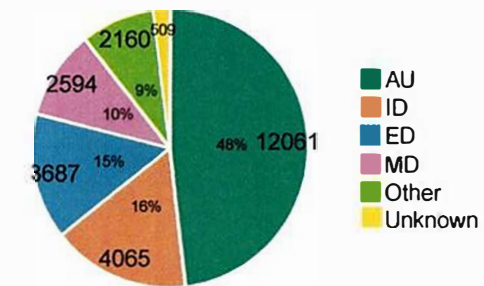

By Disability Official Classification*