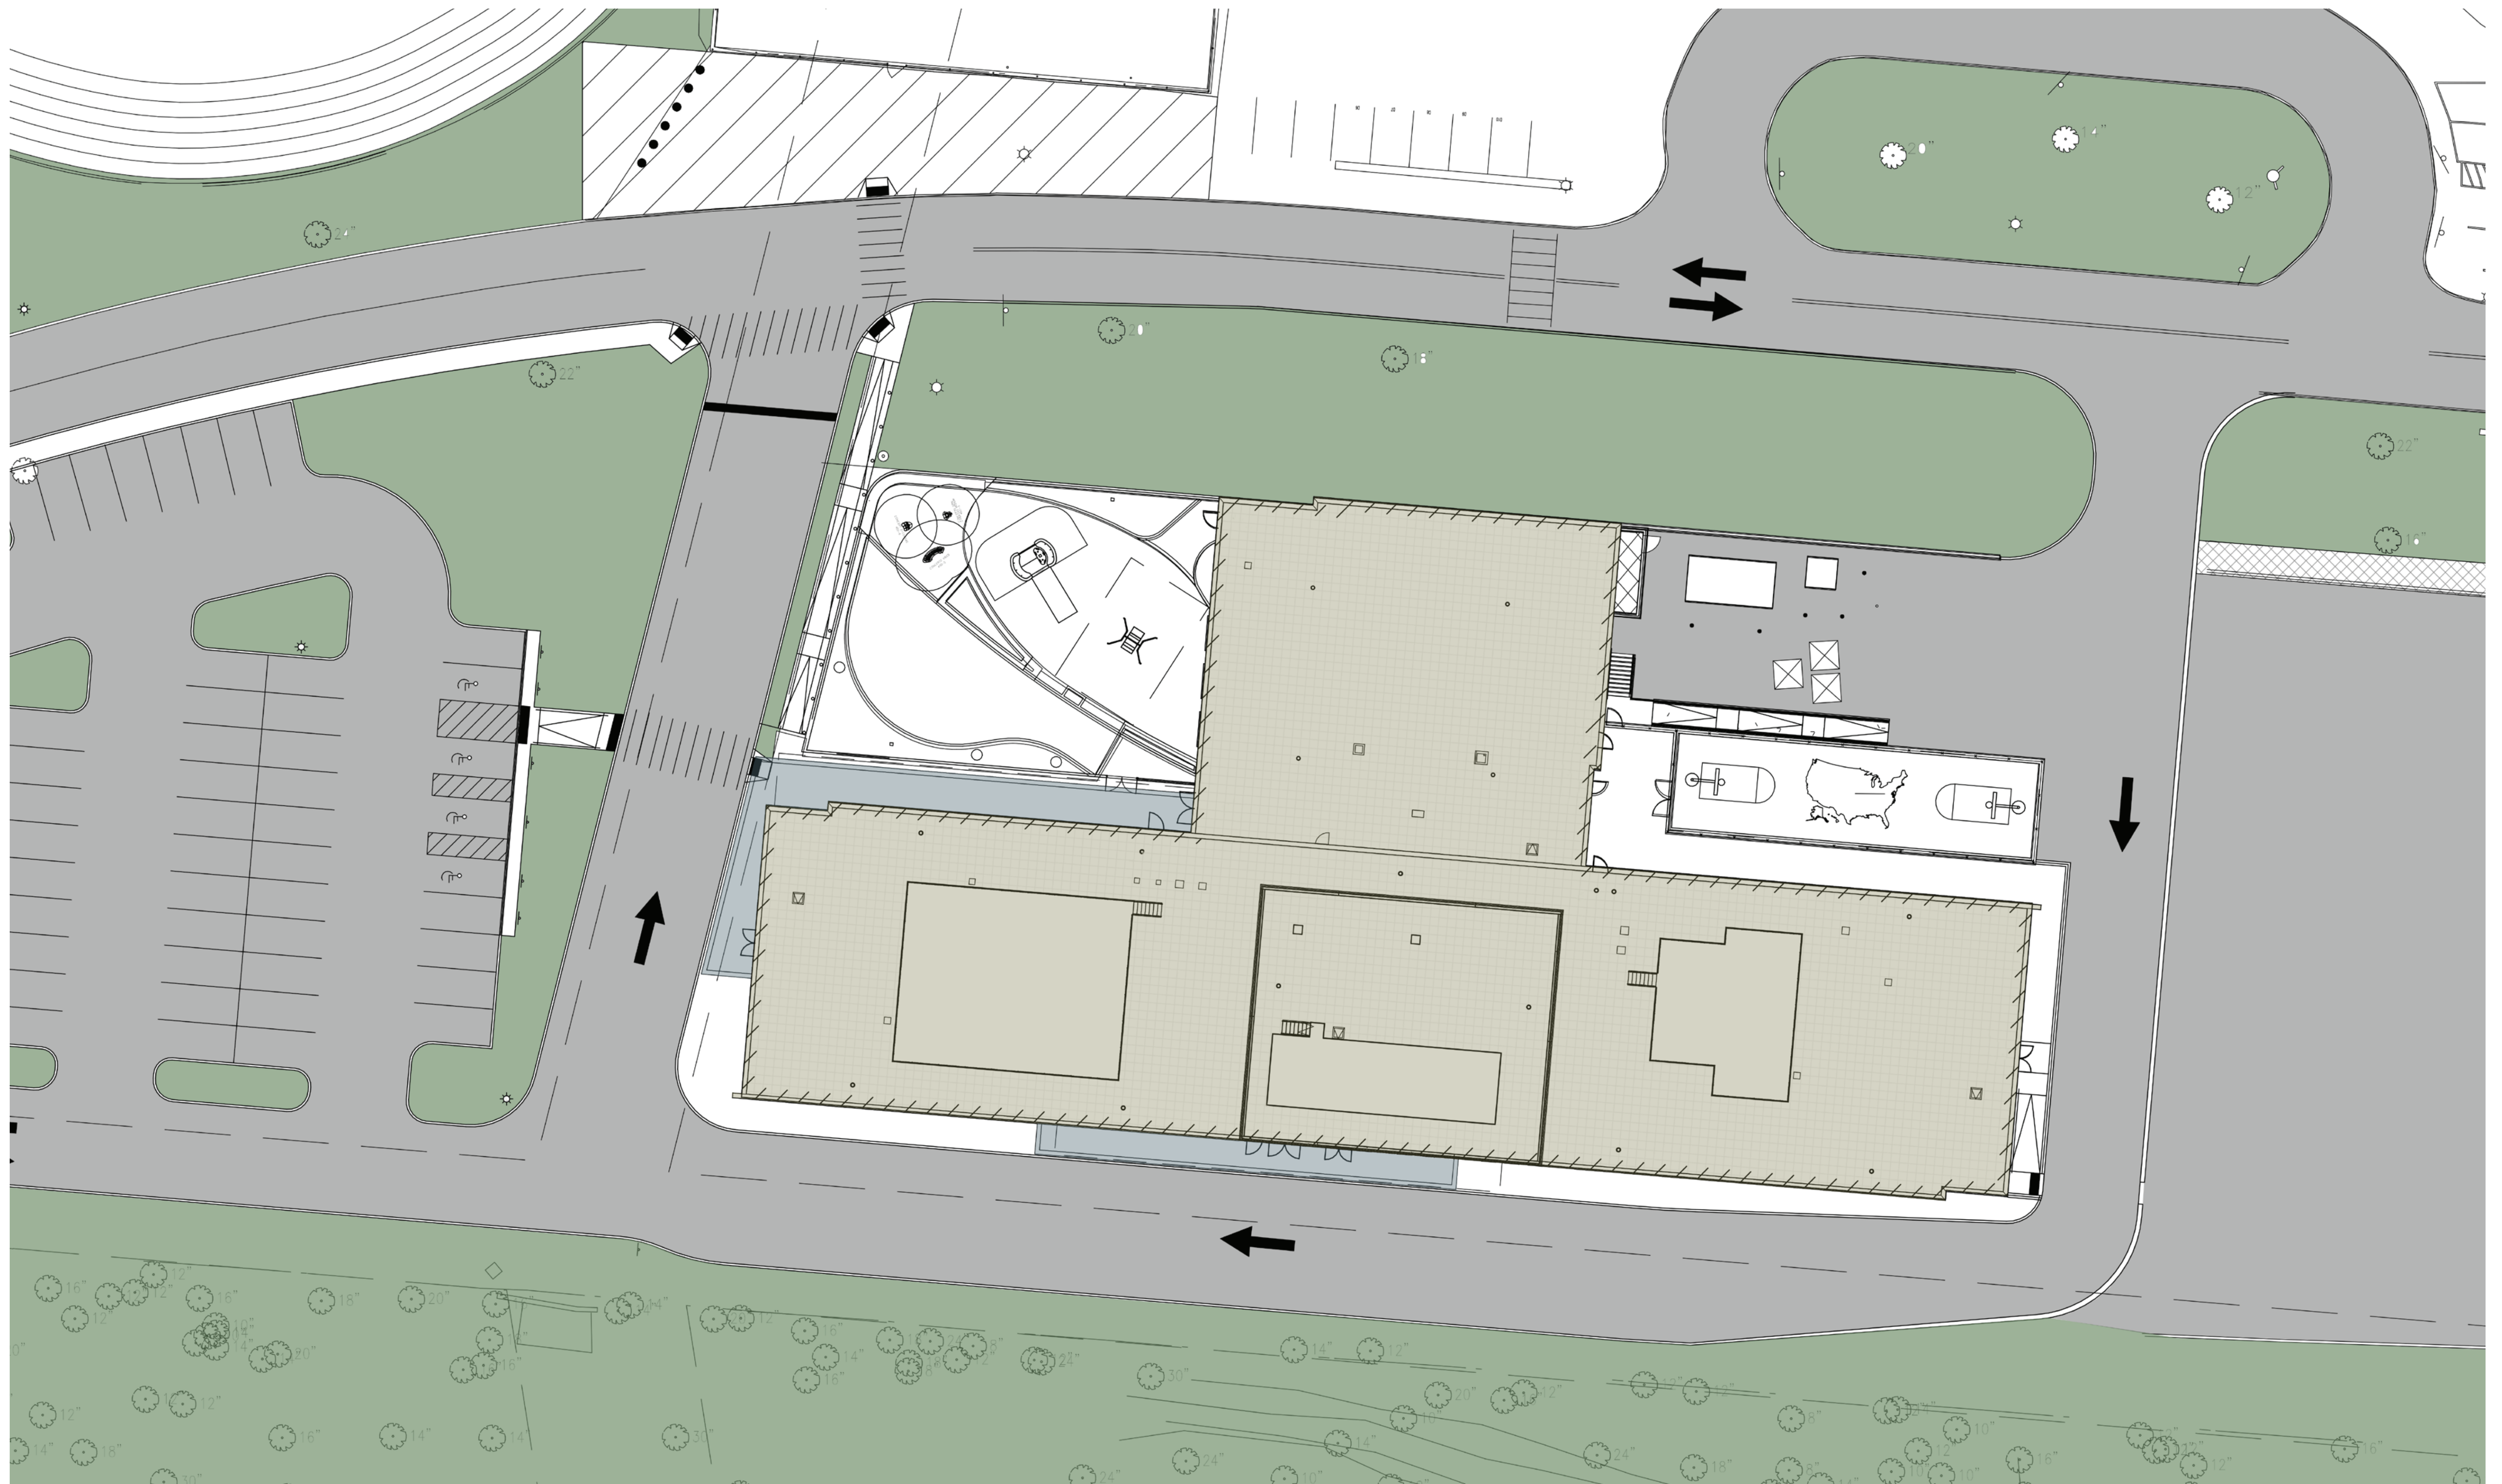

R086 Hungerford New School Michael J. Petrides Campus, SI

SCA LW# 105139 | 715 Ocean Terrace, Staten Island, NY 10301

October 18th, 2018

Site Plan

First Floor

Second Floor

Third Floor

Fourth Floor